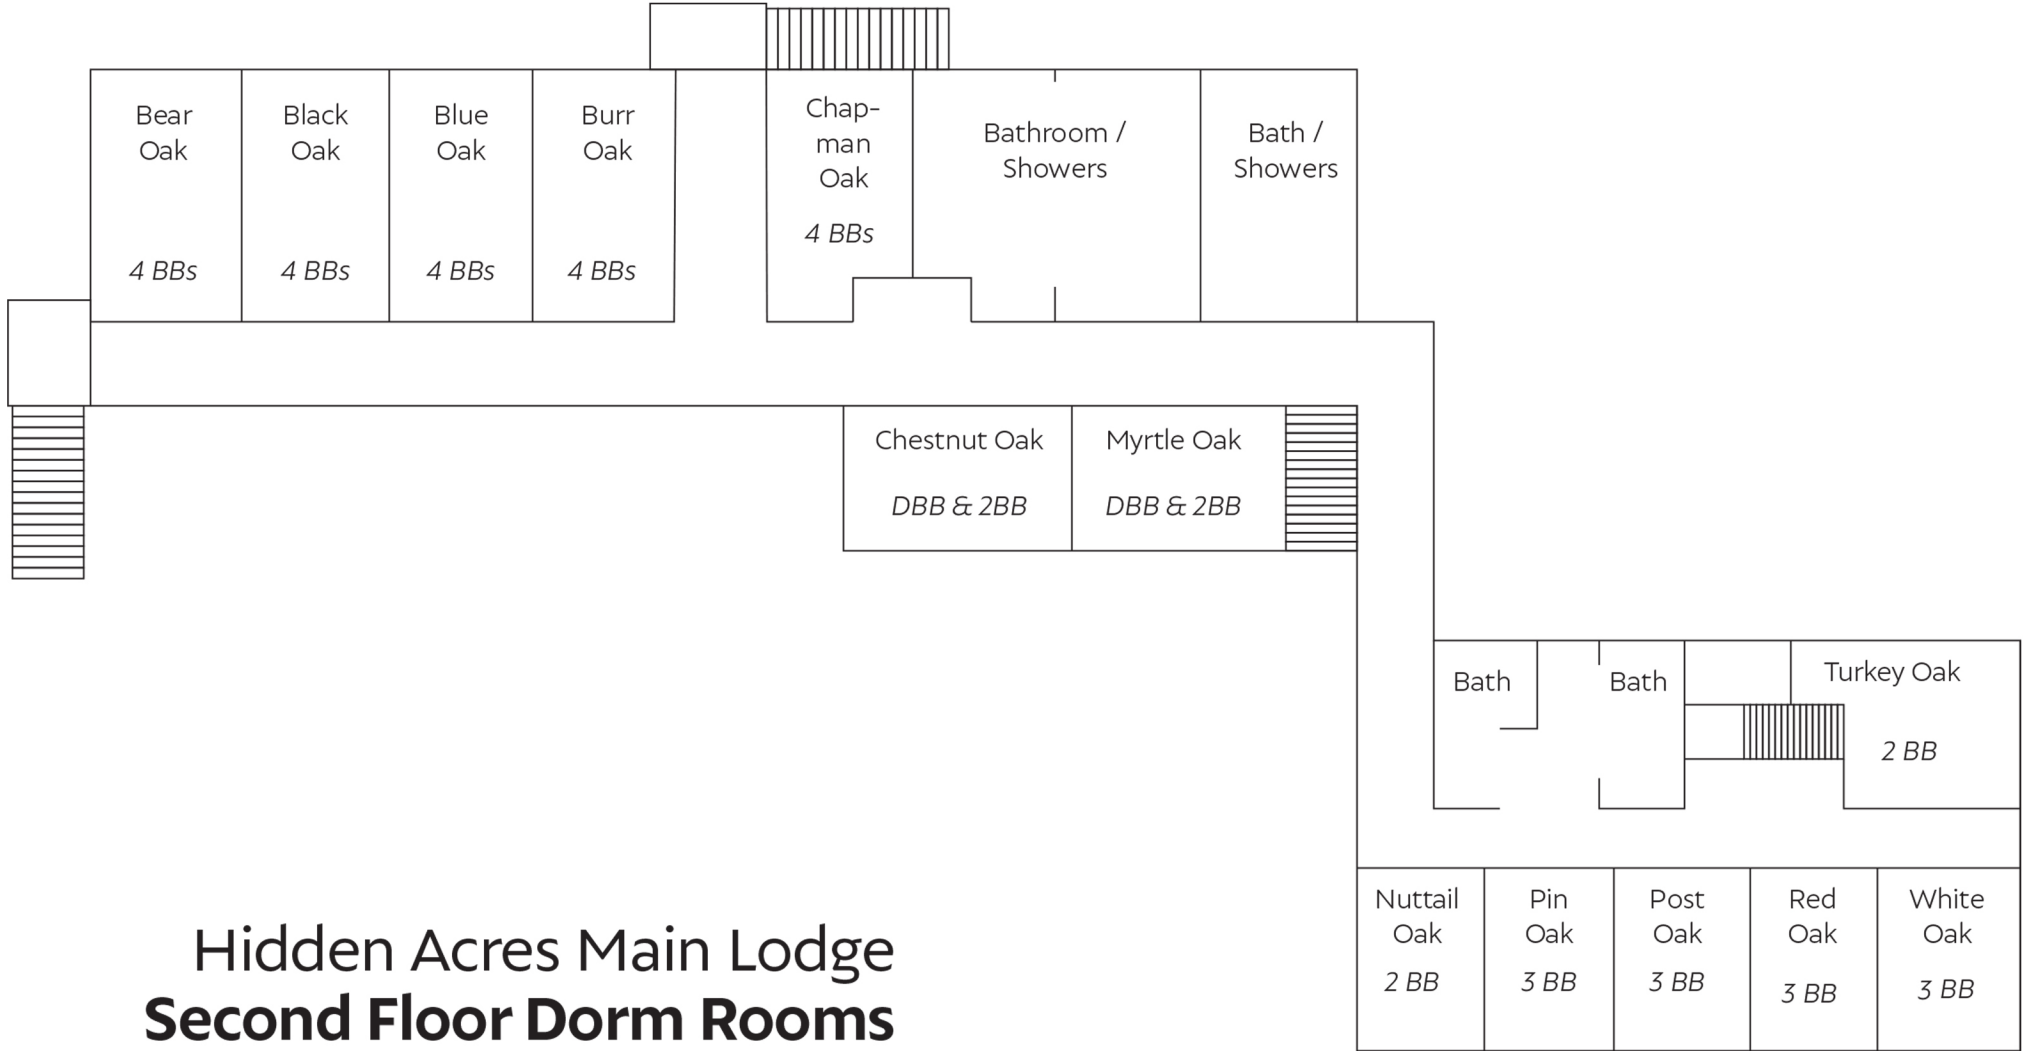

Hidden Acres Main Lodge Ground Floor

*DBB = bunkbed with double bed on bottom
BB = bunkbed, both singles*